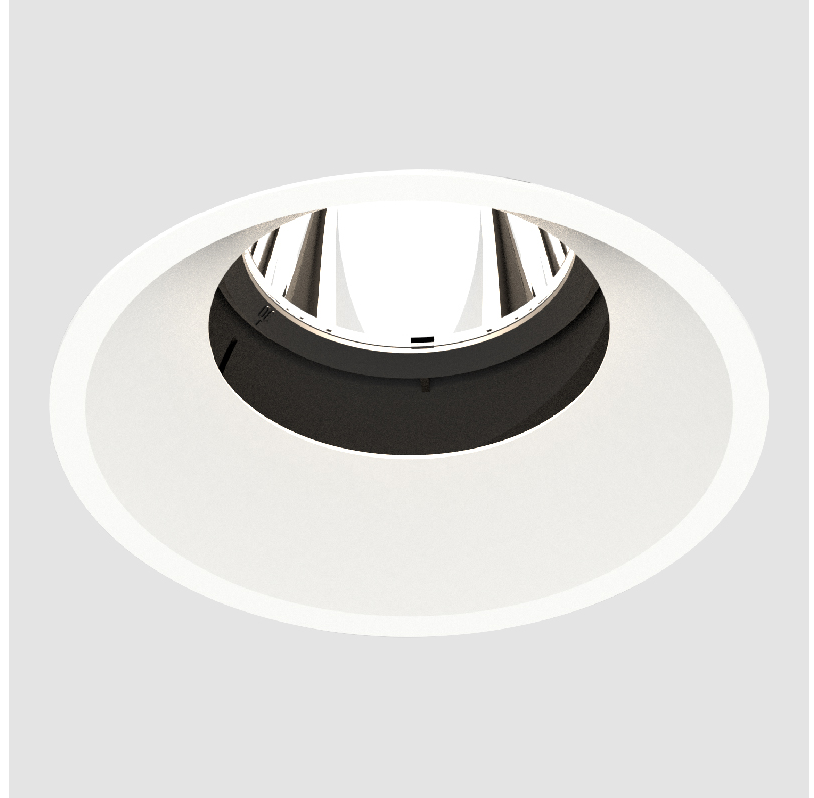

PHYSICAL

Shape: Round
Diameter (mm): 139
Diameter (in): 5 1/2
Height (mm): 137
Height (in): 5 3/8
Ceiling Thickness (mm): 10 / 12.5 / 15
Ceiling Thickness (in): 3/8 or 1/2 or 9/16
Min. Recessing Depth (mm): 150
Min. Recessing Depth (in): 5 7/8
Light Distribution: Adjustable / Downlight
Weight (kg): 0.814
Weight (lbs): 1.79
Fixture Finish: SSR / BKV / CWI / CRY / HAB / UFT / ITA / RUA / FTG / MYG / LOD / PUS / FRO / FUP / KIA / POP / BLS / SPG / MEY / GOH / GUM / CHC / COM / ABZ / JAG / OBR / MOS / ROR
Fixture Material: Aluminum Die Cast
Cut-out Measurements: 130mm / 5 1/8"

ELECTRICAL

Lamp Type: LED (Zhaga Standard)
Input Wattage (W): 13.2 / 16.5
Total Output Wattage (W): 12 / 14
Dimming: Tri-Mode (Non-Dimming and Phase Dimming (120Vac only) and 0-10V Dimming)
Driver Included: No
Driver Location: Recessed Housing
Driver Type: Constant Current - Universal
Driver Class: Class 2
Housing: See components
Input Voltage (V): 120 - 277
Constant Current (MA): 350

LED

Number of LEDs: 1
Color Temperature (°K): 2700 / 3000 / 3500 / 4000
Max. Delivered Lumen (lm): 870 / 970 / 1039 / 1060
Nominal Lumen (lm): 960 / 1070 / 1156 / 1180
CRI: >90 CRI
Efficiency (%): 90.5
Lamp Life (hrs): 50000

OPTICAL

Reflector°: 10
Adjustability: Rotational 355°; Tilt 10°

RATINGS AND CERTIFICATIONS

Certified By: Certified for North American Standards
IP rating: IP20

130mm 5 1/8"	150mm 5 7/8"	10 | 15mm 3/8" | 9/16"	10°	355°		

A