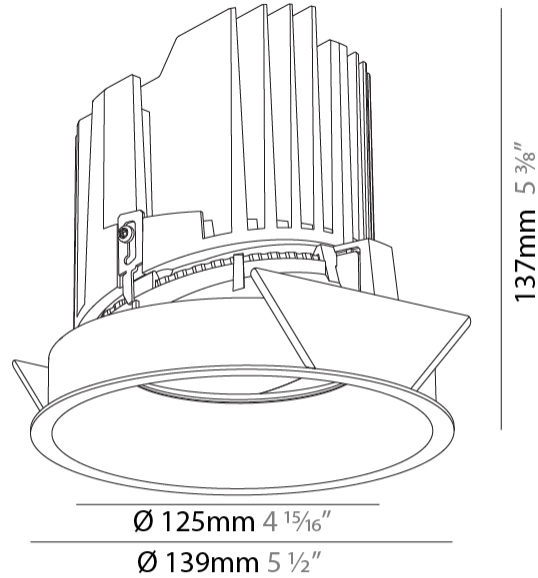

GENERAL

Series: Bioniq
 Subseries: Bioniq Round Semi Adjustable
 Brand: Prolicht
 Division: Architectural
 Mounting Type: Recessed
 Mounting Location: Ceiling
 Subcategory: Downlight

PHYSICAL

Shape: Round
 Diameter (mm): 139
 Diameter (in): 5 1/2
 Height (mm): 137
 Height (in): 5 3/8
 Ceiling Thickness (mm): 10 / 12.5 / 15
 Ceiling Thickness (in): 3/8 or 1/2 or 9/16
 Min. Recessing Depth (mm): 150
 Min. Recessing Depth (in): 5 7/8
 Light Distribution: Adjustable / Downlight
 Weight (kg): 0.814
 Weight (lbs): 1.79
 Fixture Finish: SSR / BKV / CWI / CRY / HAB / UFT / ITA / RUA / FTG / MYG / LOD / PUS / FRO / FUP / KIA / POP / BLS / SPG / MEY / GOH / GUM / CHC / COM / ABZ / JAG / OBR / MOS / ROR
 Fixture Material: Aluminum Die Cast
 Cut-out Measurements: 130mm / 5 1/8"

LED

Number of LEDs: 1
 Color Temperature (°K): 2700 / 3000 / 3500 / 4000
 Max. Delivered Lumen (lm): 870 / 970 / 1039 / 1060
 Nominal Lumen (lm): 960 / 1070 / 1156 / 1180
 CRI: >90 CRI
 Efficiency (%): 90.5
 Lamp Life (hrs): 50000

OPTICAL

Reflector°: 10
 Adjustability: Rotational 355°; Tilt 10°

RATINGS AND CERTIFICATIONS

Certified By: Certified for North American Standards
 IP rating: IP20

130mm 5 1/8"	150mm 5 7/8"	10 15mm 3/8" 9/16"	10°	355°		